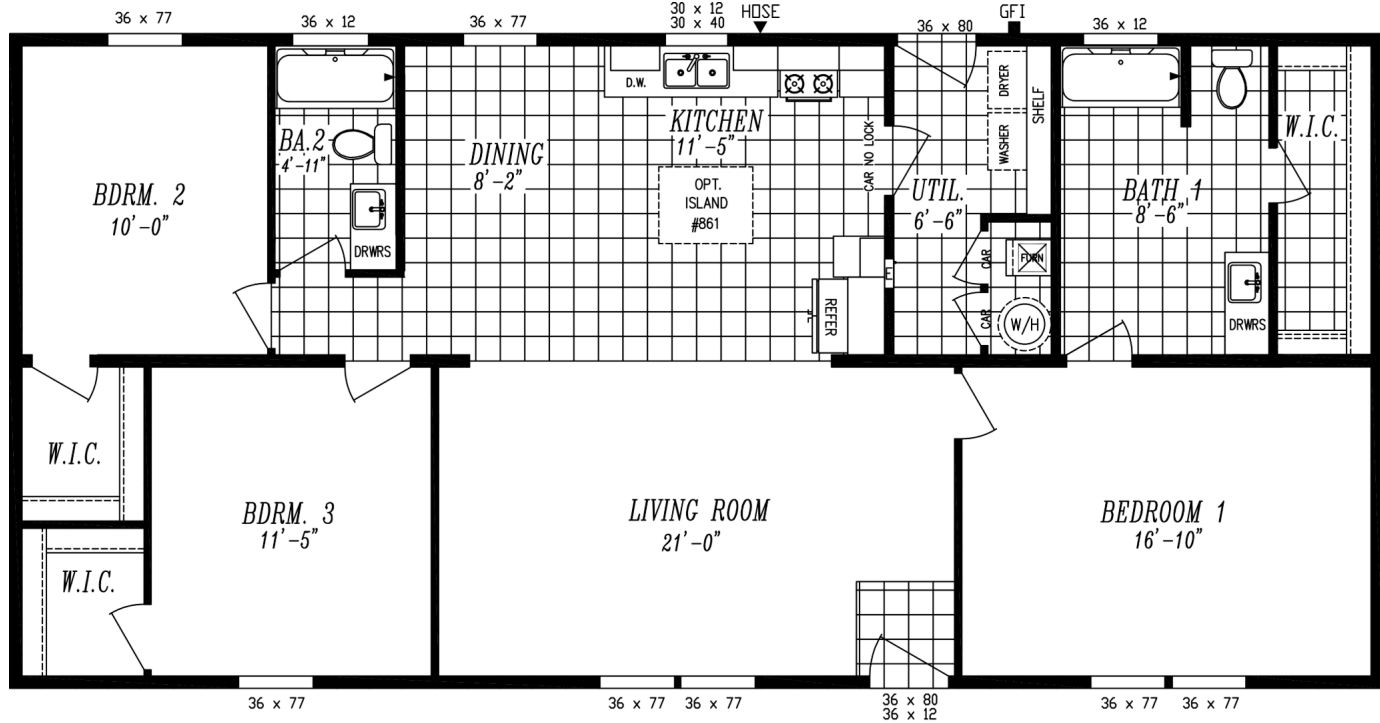

**THE COLUMBIA RIVER
SERIES**
The Columbia River
2032

27' x 56'
DIMENSIONS

1,500 sf
LIVING SPACE

3
BEDROOMS

2
BATHROOMS

OVERVIEW

56' Double Wide with
9ft Ceilings with wood
stove

Heritage Home Center
(425) 353-5464
or Request Firm Quote
— EMAIL US

01 FLOOR PLAN

1,500 SQ FT · 27' x 56'

OPT.
DBL. LAVS

OPT. DEN I.P.O. BEDROOM

OPT. DLX. BATH

OPT. 48 X 72 SHWR
W/ DBL. LAV