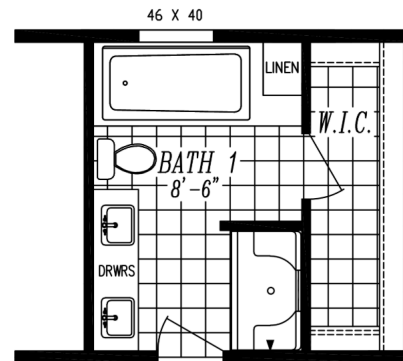

**THE COLUMBIA RIVER
SERIES**
The Columbia River
2032

27' x 56'
DIMENSIONS

1,500 sf
LIVING SPACE

3
BEDROOMS

2
BATHROOMS

OVERVIEW

56' Double Wide with
9ft Ceilings with wood
stove

Heritage Home Center
(425) 353-5464
or Request Firm Quote
— EMAIL US

01 FLOOR PLAN

1,500 SQ FT · 27' x 56'

OPT.
DBL. LAVS

OPT. DEN I.P.O. BEDROOM

OPT. DLX. BATH

OPT. 48 X 72 SHWR
W/ DBL. LAV