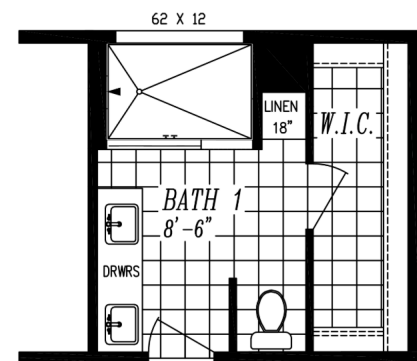

**THE COLUMBIA RIVER
SERIES**
The Columbia River
2032

27' x 56'
DIMENSIONS

1,500 sf
LIVING SPACE

3
BEDROOMS

2
BATHROOMS

OVERVIEW

56' Double Wide with
9ft Ceilings with wood
stove

Heritage Home Center
(425) 353-5464
or Request Firm Quote
— EMAIL US

01 FLOOR PLAN

1,500 SQ FT · 27' x 56'

OPT.
DBL. LAVS

OPT. DEN I.P.O. BEDROOM

OPT. DLX. BATH

OPT. 48 X 72 SHWR
W/ DBL. LAV