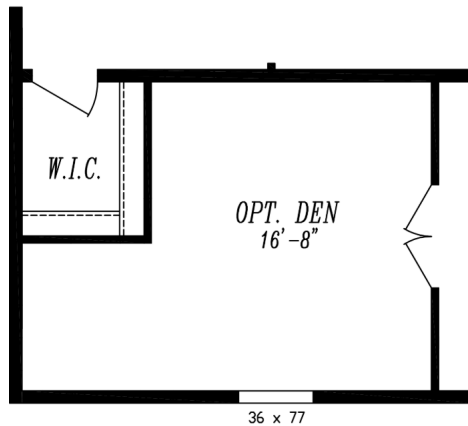

**THE COLUMBIA RIVER
SERIES**
The Columbia River
2032

27' x 56'
DIMENSIONS

1,500 sf
LIVING SPACE

3
BEDROOMS

2
BATHROOMS

OVERVIEW

56' Double Wide with
9ft Ceilings with wood
stove

Heritage Home Center
(425) 353-5464
or Request Firm Quote
— EMAIL US

01 FLOOR PLAN

1,500 SQ FT · 27' x 56'

OPT.
DBL. LAVS

OPT. DEN I.P.O. BEDROOM

OPT. DLX. BATH

OPT. 48 X 72 SHWR
W/ DBL. LAV